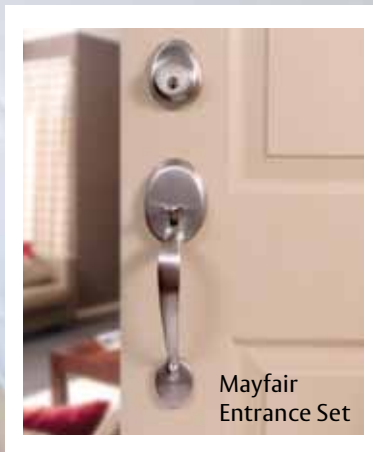

Entry Door Hardware

With a style to match your home...

Make a great first impression at the entrance to your home using the Securcraft Residential Door Hardware range.

Your front door is the first thing that people see when visiting your home and this is your chance to make a statement. For an elegant entrance choose the classical Mayfair handle set or create impact with the modern Capri set. For a more traditional look select a combo set - one of the knob or lever locksets, in combination with a deadbolt for added security.

Securcraft Deadbolt (top) and Orbit Lockset (below)

Orbit Entrance Set

Mayfair Entrance Set

Capri Entrance Set

ASSA ABLOY

Aria Furniture Range

A solution you can rely on...

Aria is a style developed by ASSA ABLOY that has been fashioned into a contemporary and versatile furniture range. With sleek styling complementary to modern joinery, the Aria range is encompassed by a number of ASSA ABLOY's window and door hardware products. Providing both internal and external hardware solutions and with an array of colour finishes available, co-ordination of aesthetics throughout the home is easy.

This stylish door handle has proven a popular choice for new homes and renovations. Created by our innovative team of designers in conjunction with valuable customer feedback, the result combines a modern look with superior function for your entire home. The Aria lever combines with a number of different rose or plate styles to complement your aluminium or timber joinery.