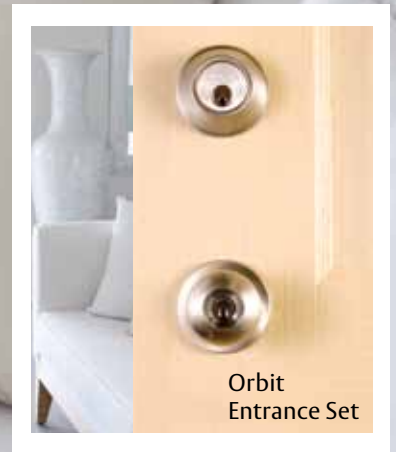

Entry Door Hardware

With a style to match your home...

Make a great first impression at the entrance to your home using the Securcraft Residential Door Hardware range.

Your front door is the first thing that people see when visiting your home and this is your chance to make a statement. For an elegant entrance choose the classical Mayfair handle set or create impact with the modern Capri set. For a more traditional look select a combo set - one of the knob or lever locksets, in combination with a deadbolt for added security.

Securcraft Deadbolt (top) and Orbit Lockset (below)

Orbit Entrance Set

Mayfair Entrance Set

Capri Entrance Set

ASSA ABLOY

Aria Furniture Range

A solution you can rely on...

Aria is a style developed by ASSA ABLOY that has been fashioned into a contemporary and versatile furniture range. With sleek styling complementary to modern joinery, the Aria range is encompassed by a number of ASSA ABLOY's window and door hardware products. Providing both internal and external hardware solutions and with an array of colour finishes available, co-ordination of aesthetics throughout the home is easy.