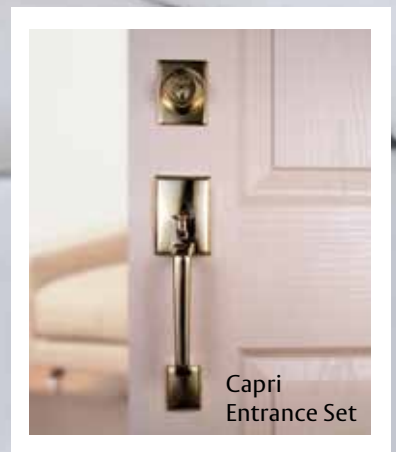

Entry Door Hardware

With a style to match your home...

Make a great first impression at the entrance to your home using the Securcraft Residential Door Hardware range.

Your front door is the first thing that people see when visiting your home and this is your chance to make a statement. For an elegant entrance choose the classical Mayfair handle set or create impact with the modern Capri set. For a more traditional look select a combo set - one of the knob or lever locksets, in combination with a deadbolt for added security.

Securcraft Deadbolt (top) and Orbit Lockset (below)

Orbit Entrance Set

Mayfair Entrance Set

Capri Entrance Set

ASSA ABLOY

Aria Furniture Range

A solution you can rely on...

Aria is a style developed by ASSA ABLOY that has been fashioned into a contemporary and versatile furniture range. With sleek styling complementary to modern joinery, the Aria range is encompassed by a number of ASSA ABLOY's window and door hardware products. Providing both internal and external hardware solutions and with an array of colour finishes available, co-ordination of aesthetics throughout the home is easy.

Aria Endeavour Sliding Door Lock

Security and style...

The modern Aria Endeavour Sliding Door Lock is feature packed with enhanced security and safety features, offering style and peace of mind for you and your family. The convenient red indicator activates when the lock is key-deadlocked, so you can see at a glance if the door is securely deadlocked. For added convenience, the Aria Endeavour Sliding Door Lock can also be keyed-alike to other ASSA ABLOY locks in your home for easy one-key access. Tried and tested, this sliding door lock exceeds the AS4145:1993 Australasian Standard for safety, security and durability.