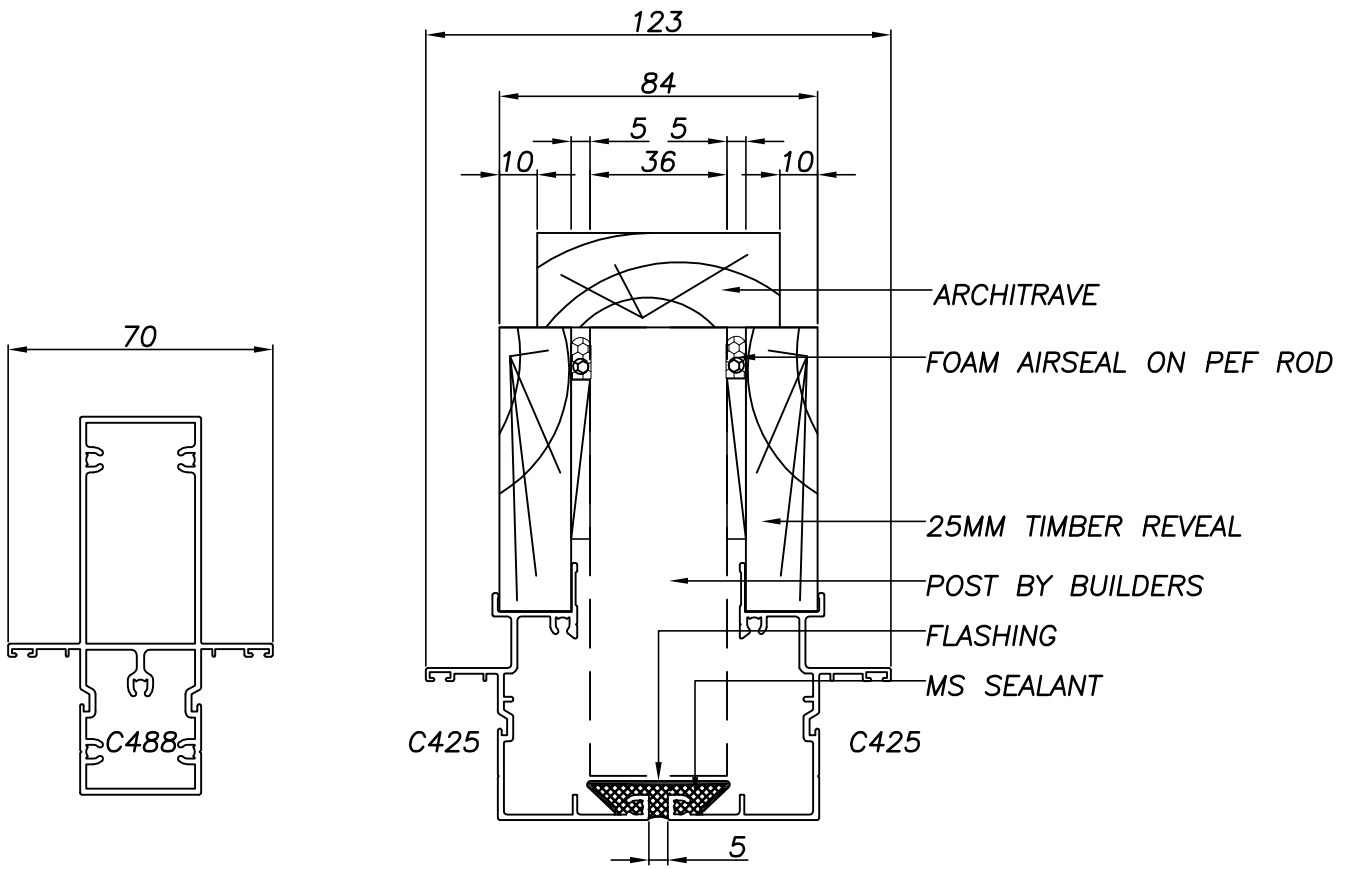

TITLE

C425 C488

COPYRIGHT. THIS DRAWING IS THE PROPERTY OF ALUMINIUM SYSTEMS N.Z. LTD., AND MUST NOT BE USED, COPIED OR ITS CONTENTS DIVULGED WITHOUT THE WRITTEN CONSENT OF THE COMPANY.

DRAWN BY	DATE	REV. BY	REV. DATE	APP'D. BY	SCALE	REV.	CAD No.	SECTION No.
JAG	28-07-08				1/2 FULL SIZE			